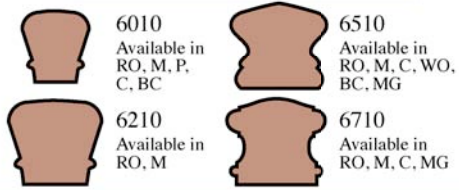

Signature Series

A 5301 R-1 1/4"
 Square bottom
 Available in RO, M, P, P2, C

A 5315 R-1 3/4"
 Square bottom
 Available in RO, M, P, P2, C, WO, BC, MG

A 5325 S-1 3/4"
 Square top

F 5311 R-1 1/4"
 Square bottom
 Available in RO, P2

F 5315 R-1 3/4"
 Square bottom
 Available in RO, M, P, P2, C, WO, BC, MG

Handrail Profile Choices

RO - Red Oak M - Maple P - Poplar
 P2 - Primed C - American Cherry WO - White Oak
 BC - Brazilian Cherry MG - Mahogany

R 5315 R-1 3/4"
 Round bottom

O 5315 R-1 3/4"
 Square bottom, Octagon

Available in RO, M, P, P2, C, WO, BC, MG