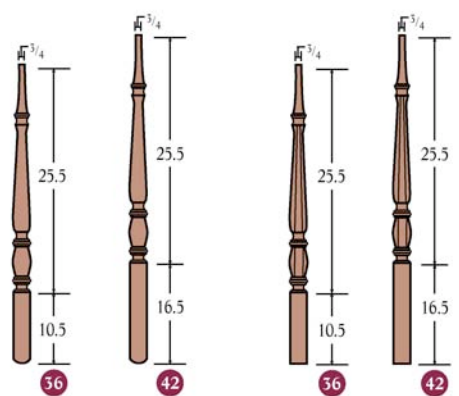

Signature Series

A 5301 R-1 1/4"
 Square bottom
 Available in RO, M, P, P2, C

A 5315 R-1 3/4"
 Square bottom
 Available in RO, M, P, P2, C, WO, BC, MG

A 5325 S-1 3/4"
 Square top

F 5311 R-1 1/4"
 Square bottom
 Available in RO, P2

F 5315 R-1 3/4"
 Square bottom
 Available in RO, M, P, P2, C, WO, BC, MG

Handrail Profile Choices

RO - Red Oak M - Maple P - Poplar
 P2 - Primed C - American Cherry WO - White Oak
 BC - Brazilian Cherry MG - Mahogany

R 5315 R-1 3/4"
 Round bottom

O 5315 R-1 3/4"
 Square bottom, Octagon

Available in RO, M, P, P2, C, WO, BC, MG