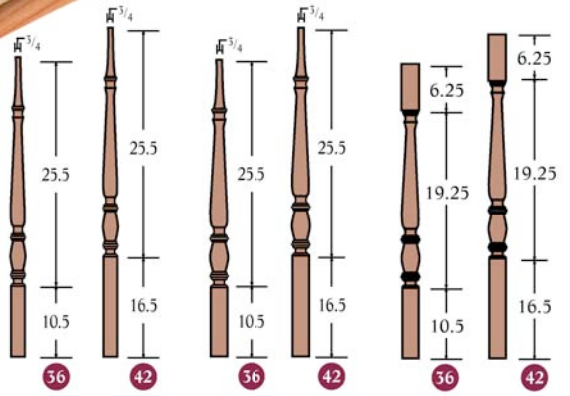

Signature Series

A 5301 R-1 1/4"
 Square bottom
 Available in RO, M, P, P2, C

A 5315 R-1 3/4"
 Square bottom
 Available in RO, M, P, P2, C, WO, BC, MG

A 5325 S-1 3/4"
 Square top

F 5311 R-1 1/4"
 Square bottom
 Available in RO, P2

F 5315 R-1 3/4"
 Square bottom
 Available in RO, M, P, P2, C, WO, BC, MG

Handrail Profile Choices

RO - Red Oak M - Maple P - Poplar
 P2 - Primed C - American Cherry WO - White Oak
 BC - Brazilian Cherry MG - Mahogany

R 5315 R-1 3/4"
 Round bottom

O 5315 R-1 3/4"
 Square bottom, Octagon

Available in RO, M, P, P2, C, WO, BC, MG