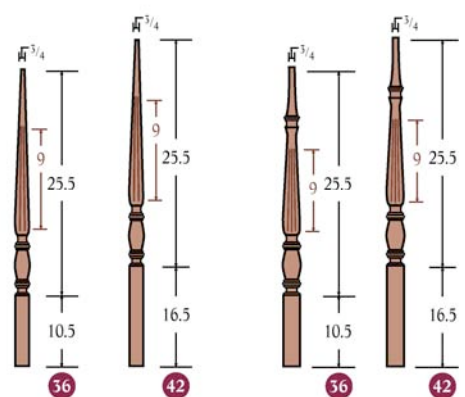

Signature Series

A 5301 R-1 1/4"
 Square bottom
 Available in RO, M, P, P2, C

A 5315 R-1 3/4"
 Square bottom
 Available in RO, M, P, P2, C, WO, BC, MG

A 5325 S-1 3/4"
 Square top

F 5311 R-1 1/4"
 Square bottom
 Available in RO, P2

F 5315 R-1 3/4"
 Square bottom
 Available in RO, M, P, P2, C, WO, BC, MG

Handrail Profile Choices

RO - Red Oak M - Maple P - Poplar
 P2 - Primed C - American Cherry WO - White Oak
 BC - Brazilian Cherry MG - Mahogany

R 5315 R-1 3/4"
 Round bottom

O 5315 R-1 3/4"
 Square bottom, Octagon

Available in RO, M, P, P2, C, WO, BC, MG