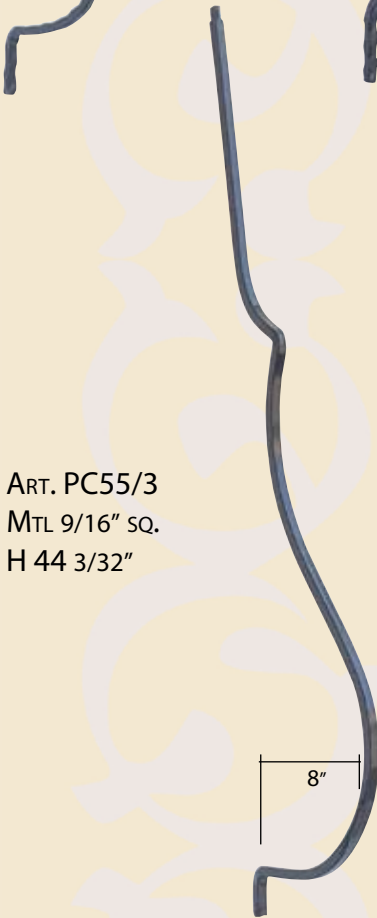

Belly Balusters

IDEAL
stair parts

ART. PC54/1
MTL 9/16" SQ.
H 44 3/32"

ALL ITEMS ARE AVAILABLE
ALSO UNCOATED

Belly

Balusters

IDEAL
stair parts

ART. PC55/1
MTL 9/16" SQ.
H 44 3/32"

ART. PC55/2
MTL 9/16" SQ.
H 44 3/32"

ART. PC55/3
MTL 9/16" SQ.
H 44 3/32"

8"

ALL ITEMS ARE AVAILABLE
ALSO UNCOATED