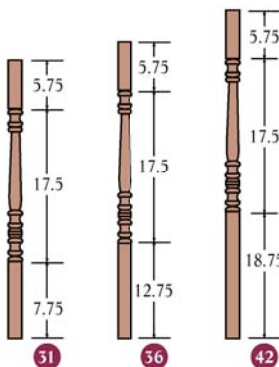

Hampton Series

Handrail Profile Choices

6010
Available in
RO, M, P,
C, BC

6510
Available in
RO, M, C, WO,
BC, MG

6210
Available in
RO, M

6710
Available in
RO, M, C, MG

RO - Red Oak

M - Maple

P - Poplar

P2 - Primed

C - American Cherry

WO - White Oak

BC - Brazilian Cherry

MG - Mahogany

A 5200 R - 1 1/4"

Square bottom

Available in RO, M, P, P2, C

A 5611 R - 1 3/4"

Square bottom

Available in RO, M, P, P2, C, WO, BC, MG

A 5005 S - 1 3/4"

Square bottom, Square top

Available in RO, M, P, P2, C, WO, BC, MG

A 5300 R - 1 3/4"
 Square bottom
 Available in P2

A 4500- 48 A 4501- 54 A 4503- 60
 Available in RO, M, P, C, WO, BC, MG

A 4510 - 48 A 4515 - 60 R 4516 - 44
 Round bottom,
 Pin included
 Available in RO, M, P, C, WO, BC, MG