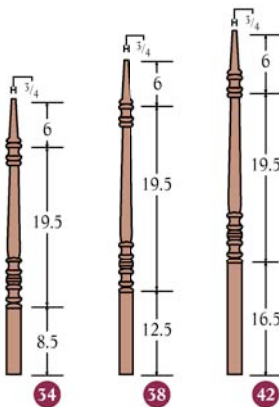

Hampton Series

Handrail Profile Choices

6010
Available in
RO, M, P,
C, BC

6510
Available in
RO, M, C, WO,
BC, MG

6210
Available in
RO, M

6710
Available in
RO, M, C, MG

RO - Red Oak

M - Maple

P - Poplar

P2 - Primed

C - American Cherry

WO - White Oak

BC - Brazilian Cherry

MG - Mahogany

A 5200 R - 1 1/4"

Square bottom

Available in RO, M, P, P2, C

A 5611 R - 1 3/4"

Square bottom

Available in RO, M, P, P2, C, WO, BC, MG

A 5005 S - 1 3/4"

Square bottom, Square top

Available in RO, M, P, P2, C, WO, BC, MG

A 5300 R - 1 3/4"
 Square bottom
 Available in P2

A 4500- 48 A 4501- 54 A 4503- 60
 Available in RO, M, P, C, WO, BC, MG

A 4510 - 48 A 4515 - 60 R 4516 - 44
 Round bottom,
 Pin included
 Available in RO, M, P, C, WO, BC, MG