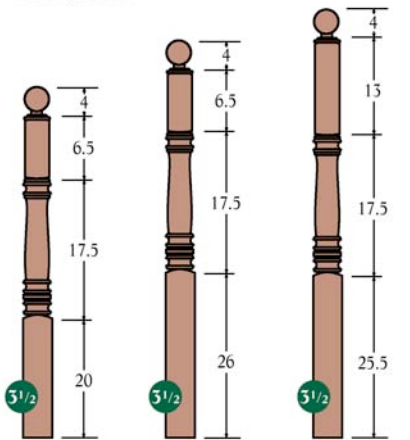

P - Poplar

P2 - Primed

C - American Cherry

WO - White Oak

BC - Brazilian Cherry

MG - Mahogany

A 5200 R - 1 1/4"

Square bottom

Available in RO, M, P, P2, C

A 5611 R - 1 3/4"

Square bottom

Available in RO, M, P, P2, C, WO, BC, MG

A 5005 S - 1 3/4"

Square bottom, Square top

Available in RO, M, P, P2, C, WO, BC, MG

A 5300 R - 1 3/4"
 Square bottom
 Available in P2

A 4500- 48 A 4501- 54 A 4503- 60
 Available in RO, M, P, C, WO, BC, MG

A 4510 - 48 A 4515 - 60 R 4516 - 44
 Round bottom,
 Pin included
 Available in RO, M, P, C, WO, BC, MG