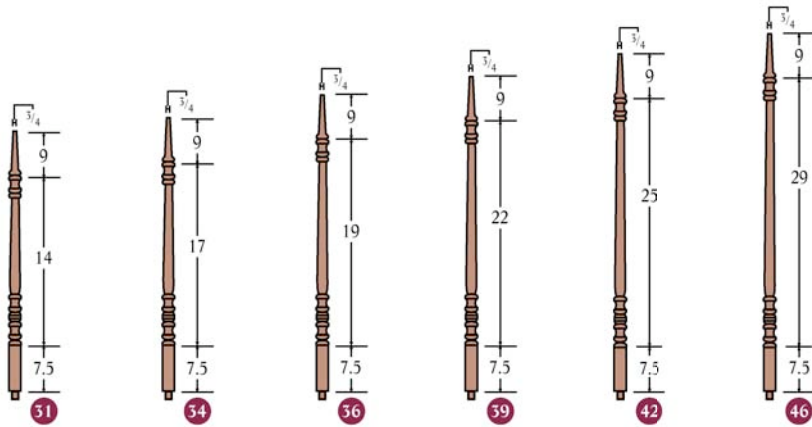

P - Poplar

P2 - Primed

C - American Cherry

WO - White Oak

BC - Brazilian Cherry

MG - Mahogany

A 5200 R - 1 1/4"

Square bottom

Available in RO, M, P, P2, C

A 5611 R - 1 3/4"

Square bottom

Available in RO, M, P, P2, C, WO, BC, MG

A 5005 S - 1 3/4"

Square bottom, Square top

Available in RO, M, P, P2, C, WO, BC, MG

A 5300 R - 1 3/4"
 Square bottom
 Available in P2

A 4500- 48 A 4501- 54 A 4503- 60
 Available in RO, M, P, C, WO, BC, MG

A 4510 - 48 A 4515 - 60 R 4516 - 44
 Round bottom,
 Pin included
 Available in RO, M, P, C, WO, BC, MG