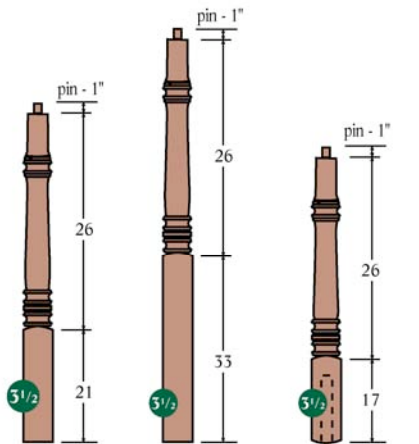

Available in RO, M, P, P2, C

A 5611 R - 1 3/4"

Square bottom

Available in RO, M, P, P2, C, WO, BC, MG

A 5005 S - 1 3/4"

Square bottom, Square top

Available in RO, M, P, P2, C, WO, BC, MG

A 5300 R - 1 3/4"
 Square bottom
 Available in P2

A 4500- 48 A 4501- 54 A 4503- 60
 Available in RO, M, P, C, WO, BC, MG

A 4510 - 48 A 4515 - 60 R 4516 - 44
 Round bottom,
 Pin included
 Available in RO, M, P, C, WO, BC, MG