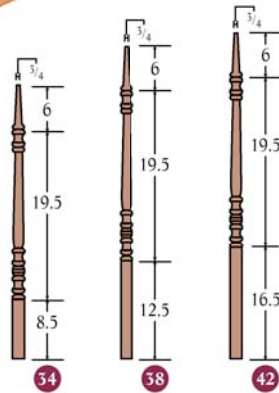

P - Poplar

P2 - Primed

C - American Cherry

WO - White Oak

BC - Brazilian Cherry

MG - Mahogany

A 5200 R - 1 1/4"

Square bottom

Available in RO, M, P, P2, C

A 5611 R - 1 3/4"

Square bottom

Available in RO, M, P, P2, C, WO, BC, MG

A 5005 S - 1 3/4"

Square bottom, Square top

Available in RO, M, P, P2, C, WO, BC, MG

A 5300 R - 1 3/4"
 Square bottom
 Available in P2

A 4500- 48 A 4501- 54 A 4503- 60
 Available in RO, M, P, C, WO, BC, MG

A 4510 - 48 A 4515 - 60 R 4516 - 44
 Round bottom,
 Pin included
 Available in RO, M, P, C, WO, BC, MG