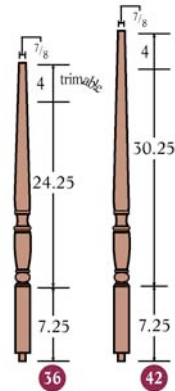

P - Poplar

P2 - Primed

C - American Cherry

WO - White Oak

BC - Brazilian Cherry

MG - Mahogany

**A 5415 R - 1 3/4"**

Square bottom

Available in  
RO, M, P, P2, C, WO, BC, MG

Bottom pin is 7/8" in diameter and 1/2" long

**F 5415 R - 1 3/4"**

Square bottom

Available in  
RO, M, P, P2, C, WO, BC, MG

**A 5515 R - 1<sup>3</sup>/<sub>4</sub>"**

Square bottom

Available in RO, M, P, P2, C, WO, BC, MG

**F 5515 R - 1<sup>3</sup>/<sub>4</sub>"**

Square bottom

Available in RO, M, P, P2, C, WO, BC, MG

**T 5515 R - 1<sup>3</sup>/<sub>4</sub>"**

Square bottom