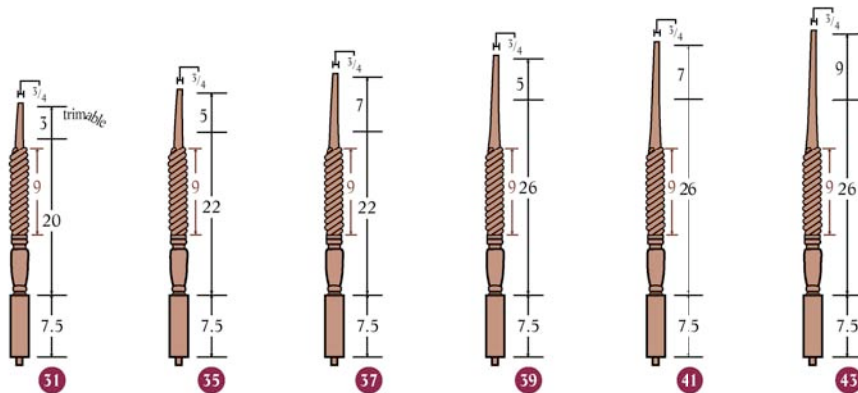

Available in  
RO, M, P, P2, C, WO, BC, MG

Bottom pin is 7/8" in diameter and 1/2" long

**F 5415 R - 1 3/4"**

Square bottom

Available in  
RO, M, P, P2, C, WO, BC, MG

**A 5515 R - 1<sup>3</sup>/<sub>4</sub>"**

Square bottom

Available in RO, M, P, P2, C, WO, BC, MG

**F 5515 R - 1<sup>3</sup>/<sub>4</sub>"**

Square bottom

Available in RO, M, P, P2, C, WO, BC, MG

**T 5515 R - 1<sup>3</sup>/<sub>4</sub>"**

Square bottom