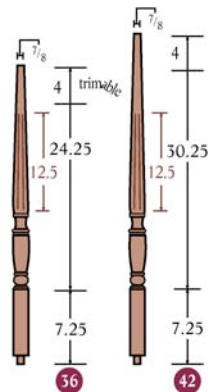

P - Poplar

P2 - Primed

C - American Cherry

WO - White Oak

BC - Brazilian Cherry

MG - Mahogany

**A 5415 R - 1 3/4"**

Square bottom

Available in  
RO, M, P, P2, C, WO, BC, MG

Bottom pin is 7/8" in diameter and 1/2" long

**F 5415 R - 1 3/4"**

Square bottom

Available in  
RO, M, P, P2, C, WO, BC, MG

**A 5515 R - 1<sup>3</sup>/<sub>4</sub>"**

Square bottom

Available in RO, M, P, P2, C, WO, BC, MG

**F 5515 R - 1<sup>3</sup>/<sub>4</sub>"**

Square bottom

Available in RO, M, P, P2, C, WO, BC, MG

**T 5515 R - 1<sup>3</sup>/<sub>4</sub>"**

Square bottom