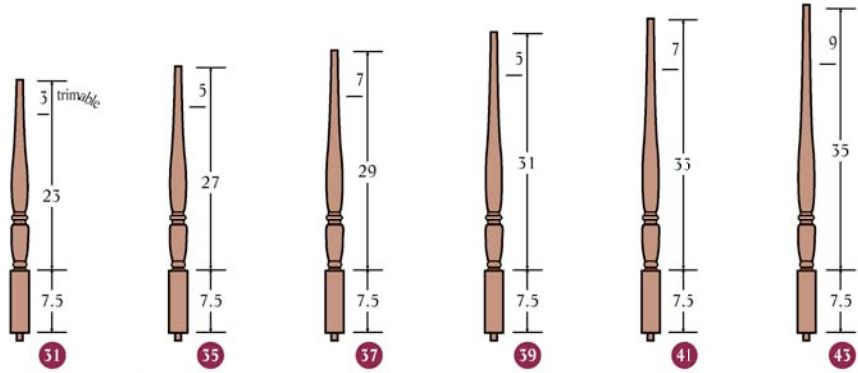

P - Poplar

P2 - Primed

C - American Cherry

WO - White Oak

BC - Brazilian Cherry

MG - Mahogany

**A 5415 R - 1 3/4"**

Square bottom

Available in  
RO, M, P, P2, C, WO, BC, MG

Bottom pin is 7/8" in diameter and 1/2" long

**F 5415 R - 1 3/4"**

Square bottom

Available in  
RO, M, P, P2, C, WO, BC, MG

**A 5515 R - 1<sup>3</sup>/<sub>4</sub>"**

Square bottom

Available in RO, M, P, P2, C, WO, BC, MG

**F 5515 R - 1<sup>3</sup>/<sub>4</sub>"**

Square bottom

Available in RO, M, P, P2, C, WO, BC, MG

**T 5515 R - 1<sup>3</sup>/<sub>4</sub>"**

Square bottom