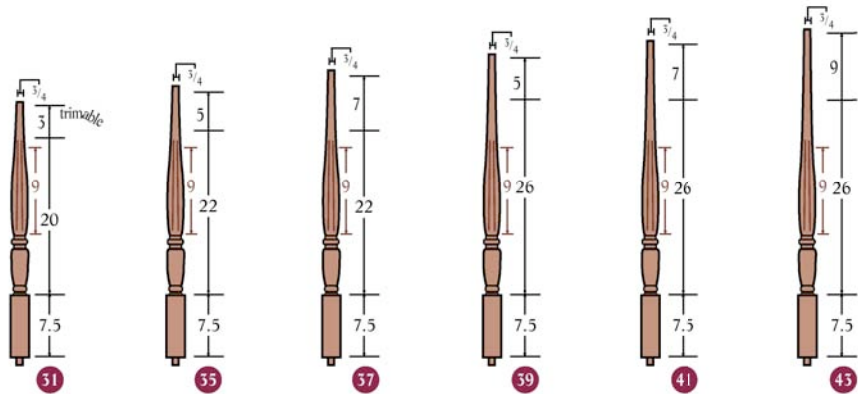

P - Poplar

P2 - Primed

C - American Cherry

WO - White Oak

BC - Brazilian Cherry

MG - Mahogany

**A 5415 R - 1 3/4"**

Square bottom

Available in  
RO, M, P, P2, C, WO, BC, MG

Bottom pin is 7/8" in diameter and 1/2" long

**F 5415 R - 1 3/4"**

Square bottom

Available in  
RO, M, P, P2, C, WO, BC, MG

**A 5515 R - 1<sup>3</sup>/<sub>4</sub>"**

Square bottom

Available in RO, M, P, P2, C, WO, BC, MG

**F 5515 R - 1<sup>3</sup>/<sub>4</sub>"**

Square bottom

Available in RO, M, P, P2, C, WO, BC, MG

**T 5515 R - 1<sup>3</sup>/<sub>4</sub>"**

Square bottom