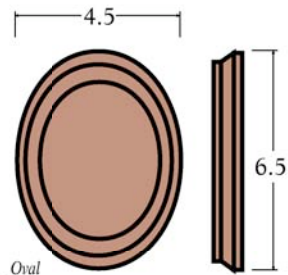

Accessories

4075CAP

4071CAP

4271CAP

Available in RO, M, C, P2

Round Rosette **7017**
Available in RO, M

Oval Rosette **7037**
Available in RO, M, P

Oval Rosette **7237**
Available in RO, M, C, WO, BC, MG

right **7029** - Available in RO, M, C

left **7028** - Available in RO, M, C

A - Mold
B - Mold
C - Mold
D - Mold

Newel Drop

3000
Tapered
Rail Plug
Available in RO, M, C