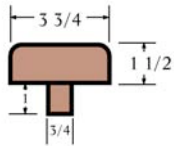

Accessories

4075CAP

4071CAP

4271CAP

Available in RO, M, C, P2

Round Rosette **7017**
Available in RO, M

Oval Rosette **7037**
Available in RO, M, P

Oval Rosette **7237**
Available in RO, M, C, WO, BC, MG

right **7029** - Available in RO, M, C

left **7028** - Available in RO, M, C

A - Mold
B - Mold
C - Mold
D - Mold

Newel Drop

3000
Tapered
Rail Plug
Available in RO, M, C