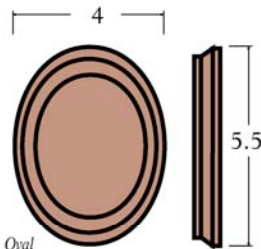

Accessories

4075CAP

4071CAP

4271CAP

Available in RO, M, C, P2

Round Rosette **7017**
Available in RO, M

Oval Rosette **7037**
Available in RO, M, P

Oval Rosette **7237**
Available in RO, M, C, WO, BC, MG

right **7029** - Available in RO, M, C

left **7028** - Available in RO, M, C

A - Mold
B - Mold
C - Mold
D - Mold

Newel Drop

3000
Tapered
Rail Plug
Available in RO, M, C