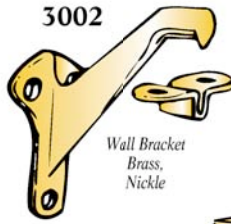

Accessories

4075CAP

4071CAP

4271CAP

Available in RO, M, C, P2

Round Rosette **7017**
Available in RO, M

Oval Rosette **7037**
Available in RO, M, P

Oval Rosette **7237**
Available in RO, M, C, WO, BC, MG

right **7029** - Available in RO, M, C

left **7028** - Available in RO, M, C

A - Mold
B - Mold
C - Mold
D - Mold

Newel Drop

3000
Tapered
Rail Plug
Available in RO, M, C