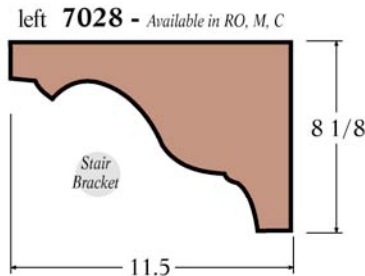

Accessories

4075CAP

4071CAP

4271CAP

Available in RO, M, C, P2

Round Rosette **7017**
Available in RO, M

Oval Rosette **7037**
Available in RO, M, P

Oval Rosette **7237**
Available in RO, M, C, WO, BC, MG

right **7029** - Available in RO, M, C

left **7028** - Available in RO, M, C

A - Mold
B - Mold
C - Mold
D - Mold

Newel Drop

3000
Tapered
Rail Plug
Available in RO, M, C