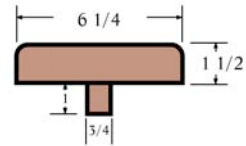

Accessories

4075CAP

4071CAP

4271CAP

Available in RO, M, C, P2

Round Rosette **7017**
Available in RO, M

Oval Rosette **7037**
Available in RO, M, P

Oval Rosette **7237**
Available in RO, M, C, WO, BC, MG

right **7029** - Available in RO, M, C

left **7028** - Available in RO, M, C

A - Mold
B - Mold
C - Mold
D - Mold

Newel Drop

3000
Tapered
Rail Plug
Available in RO, M, C