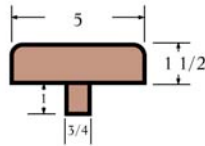

Accessories

4075CAP

4071CAP

4271CAP

Available in RO, M, C, P2

Round Rosette **7017**
Available in RO, M

Oval Rosette **7037**
Available in RO, M, P

Oval Rosette **7237**
Available in RO, M, C, WO, BC, MG

right **7029** - Available in RO, M, C

left **7028** - Available in RO, M, C

A - Mold
B - Mold
C - Mold
D - Mold

Newel Drop

3000
Tapered
Rail Plug
Available in RO, M, C