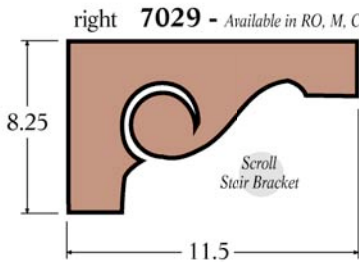

Accessories

4075CAP

4071CAP

4271CAP

Available in RO, M, C, P2

Round Rosette **7017**
Available in RO, M

Oval Rosette **7037**
Available in RO, M, P

Oval Rosette **7237**
Available in RO, M, C, WO, BC, MG

right **7029** - Available in RO, M, C

left **7028** - Available in RO, M, C

A - Mold
B - Mold
C - Mold
D - Mold

Newel Drop

3000
Tapered
Rail Plug
Available in RO, M, C