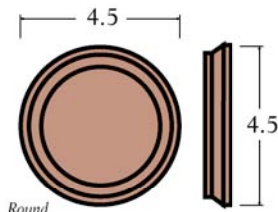

Accessories

4075CAP

4071CAP

4271CAP

Available in RO, M, C, P2

Round Rosette **7017**
Available in RO, M

Oval Rosette **7037**
Available in RO, M, P

Oval Rosette **7237**
Available in RO, M, C, WO, BC, MG

right **7029** - Available in RO, M, C

left **7028** - Available in RO, M, C

A - Mold
B - Mold
C - Mold
D - Mold

Newel Drop

3000
Tapered
Rail Plug
Available in RO, M, C