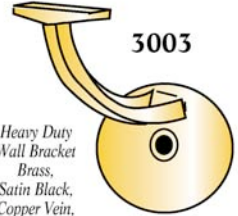

Accessories

4075CAP

4071CAP

4271CAP

Available in RO, M, C, P2

Round Rosette **7017**
Available in RO, M

Oval Rosette **7037**
Available in RO, M, P

Oval Rosette **7237**
Available in RO, M, C, WO, BC, MG

right **7029** - Available in RO, M, C

left **7028** - Available in RO, M, C

A - Mold
B - Mold
C - Mold
D - Mold

Newel Drop

3000
Tapered
Rail Plug
Available in RO, M, C